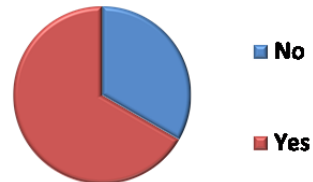

(RACGLIST Active) Are there any classes defined as profiles in the RACGLIST class?

Responses	Count	Percent %
No	3	33.3%
Yes	6	66.7%
Total	9	100%