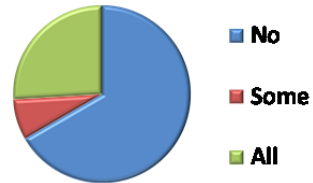

For your z/OS Production systems, is the RACGLIST class active?

Responses	Count	Percent %
No	18	66.7%
Yes, on some systems	2	7.4%
Yes, on all systems	7	25.9%
Total	27	100%

(RACGLIST Active) Are there any classes defined as profiles in the RACGLIST class?